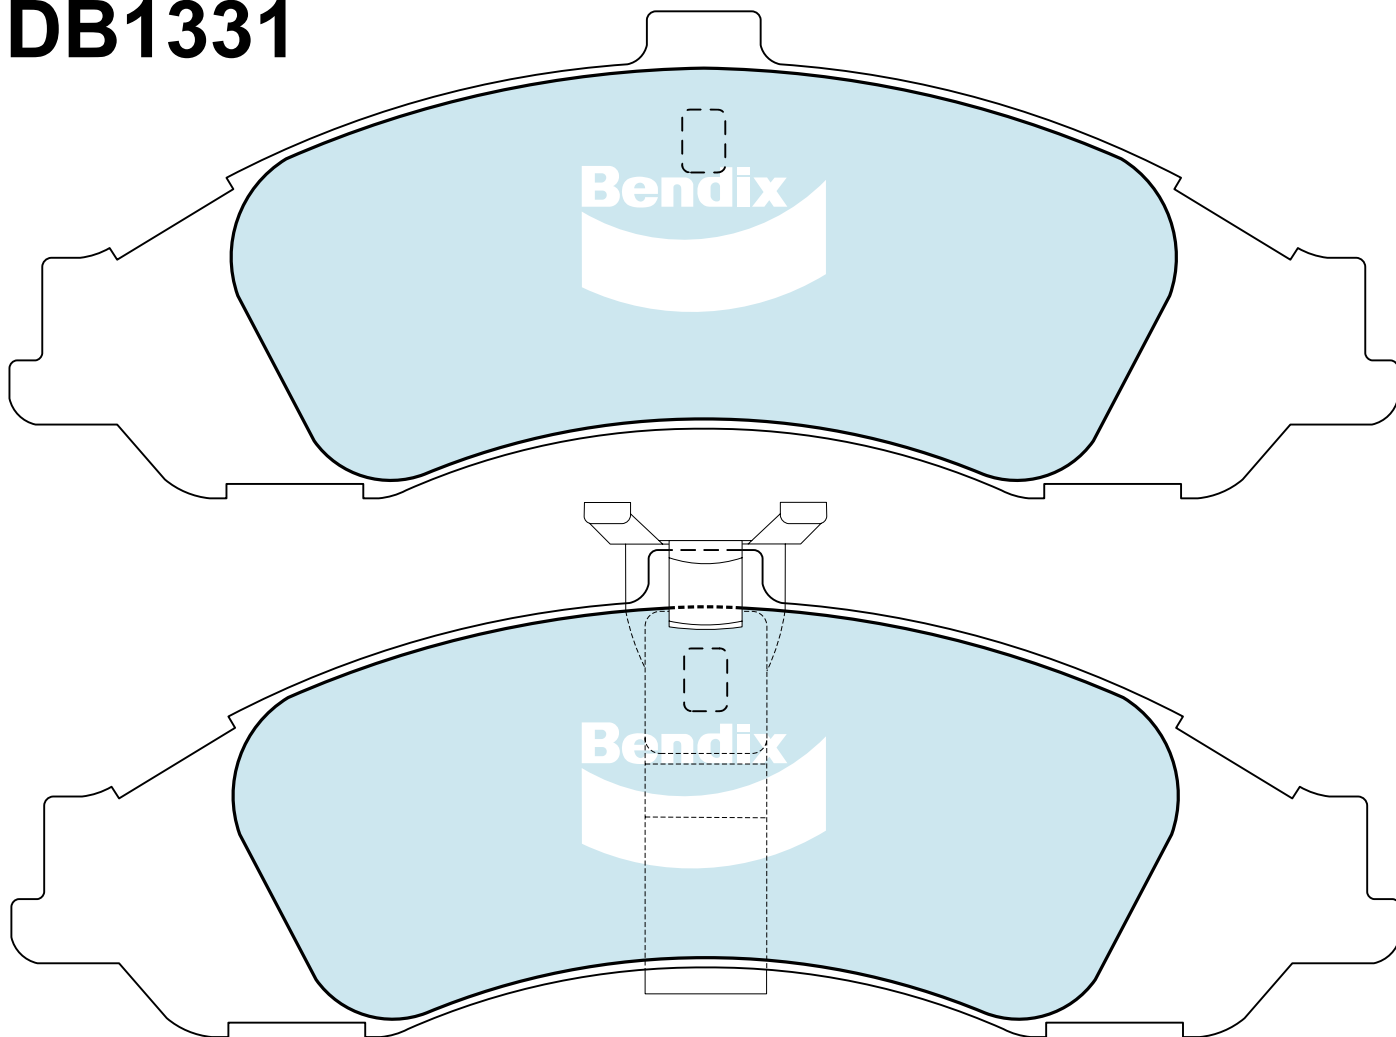

# DB1331

*DB1331 GCT with **STEALTH Advanced Technology** may include additional grooves and chamfers.*

*This "Design Registered" geometry is unique to Bendix GCT.*